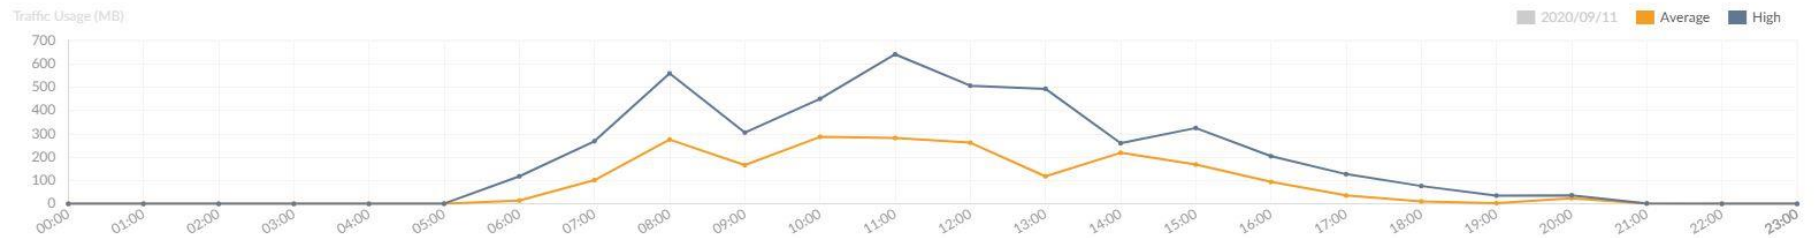

Hourly Traffic Usage vs Past 7 Days Experiences

2. ábra A Használati szokások kimutatása